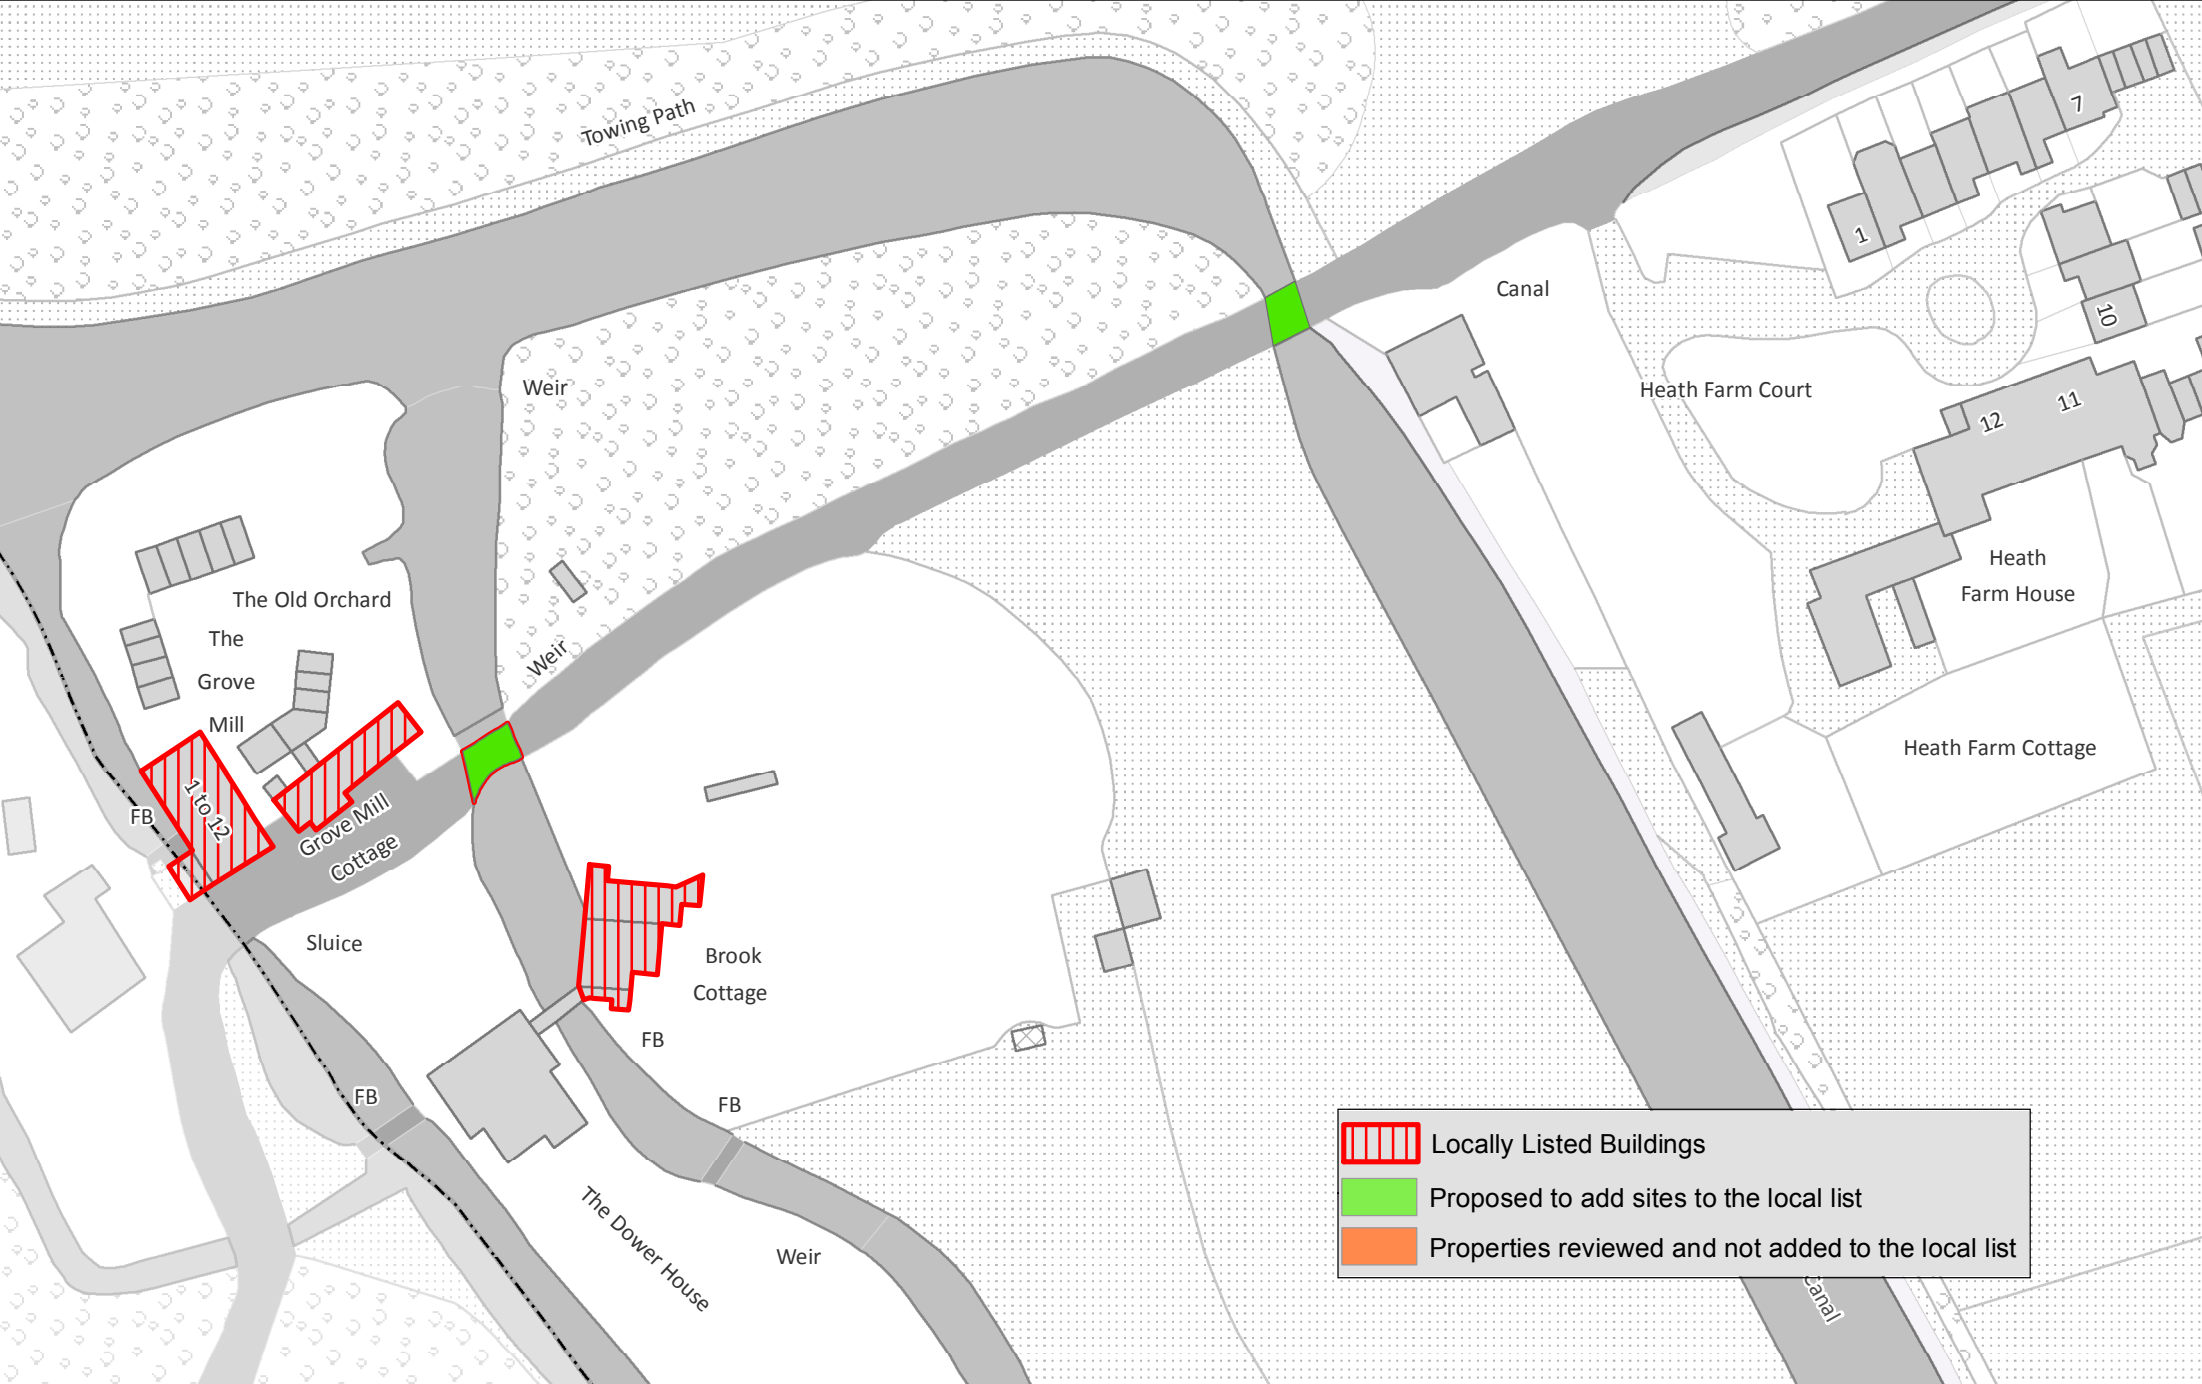

Filepath: I:\GIS_Job_Requests\PLANNING & DEVELOPMENT\Urban design and conservation\Map181130 Cassiobury conservation area.mxd

	Locally Listed Buildings
	Proposed to add sites to the local list
	Properties reviewed and not added to the local list

Watford Borough Council
Town Hall,
Watford,
Hertfordshire WD17 3EX
Visit the Watford Borough Council website
www.watford.gov.uk

Grove Mill Area showing Bridge Locations

Map Produced by: Ellen.Higginson
Publication Date: 07/12/2018

Scale 1:1,000

ORDNANCE SURVEY LICENCE AGREEMENT
© Crown copyright and database rights 2013
Ordnance Survey 100018689
AERIAL PHOTOGRAPHY
Copyright GeoPerspectives